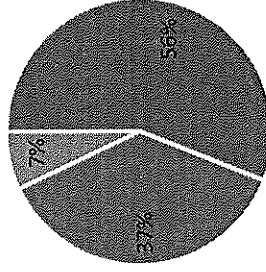

Mask Survey Completed July 16 - July 19

	ELEMENTARY SCHOOL ONLY: Please answer if you are a parent/guardian of an elementary student who plans to attend Whiteside ELEMENTARY School: Do you believe that elementary students should be required to wear masks during the upcoming school year?	
133	YES - I believe all students should be required to wear a mask while indoors at the elementary school.	56%
87	NO - I believe all students should NOT be required to wear a mask while indoors at the elementary school.	37%
16	NO Opinion	7%
	*There were 6 short answer responses that were filtered into the % responses above.	

Elementary Mask Data

- YES - I believe all students should be required to wear a mask while indoors at the elementary school.
- NO - I believe all students should NOT be required to wear a mask while indoors at the elementary school.
- NO Opinion
- *There were 6 short answer responses that were filtered into the % responses above.